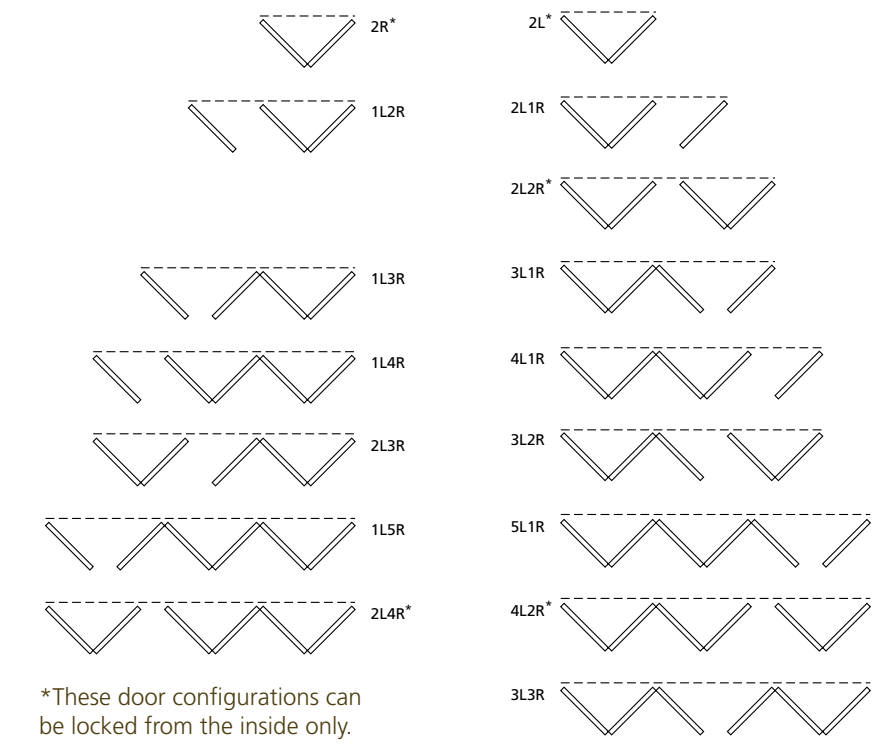

Oak Canberra Duo

High Quality Sliding, folding patio door

door configurations

size guide

| width | no. of doors | door configuration |
|--------|--------------|---------------------------------|
| 1800mm | 2 | 2L or 2R |
| 2100mm | 3 | 2L1R or 2R1L |
| 2400mm | 4 | 2L1R or 2R1L |
| 3000mm | 4 | 2L2R, or 3L1R, or 1L3R |
| 3600mm | 6 | 4L1R, or 1L4R, or 3L2R, or 2L3R |
| 4200mm | 6 | 5L1R, or 1L5R, or 4L2R, or 3L3R |

10 YEAR GUARANTEE
10 year guarantee against manufacturing defects
10 year guarantee on glass

Modern Elegance

The Oak Canberra Duo is a high quality folding sliding door, which has stood the test of time. The Canberra is now relaunched as the 'Duo' range offering an extensive choice of special sizes and specifications. For all modern living, this patio door range offers style and elegance and opens your room up to more space and extra light.

SPECIAL SIZES

| DOOR LEAF QUANTITY | ACTUAL PRODUCT WIDTH SIZE (mm) |
|--------------------|--------------------------------|
| 3 | 1795 - 2658 |
| 4 | 2857 - 3617 |
| 5 | 3518 - 4193 |